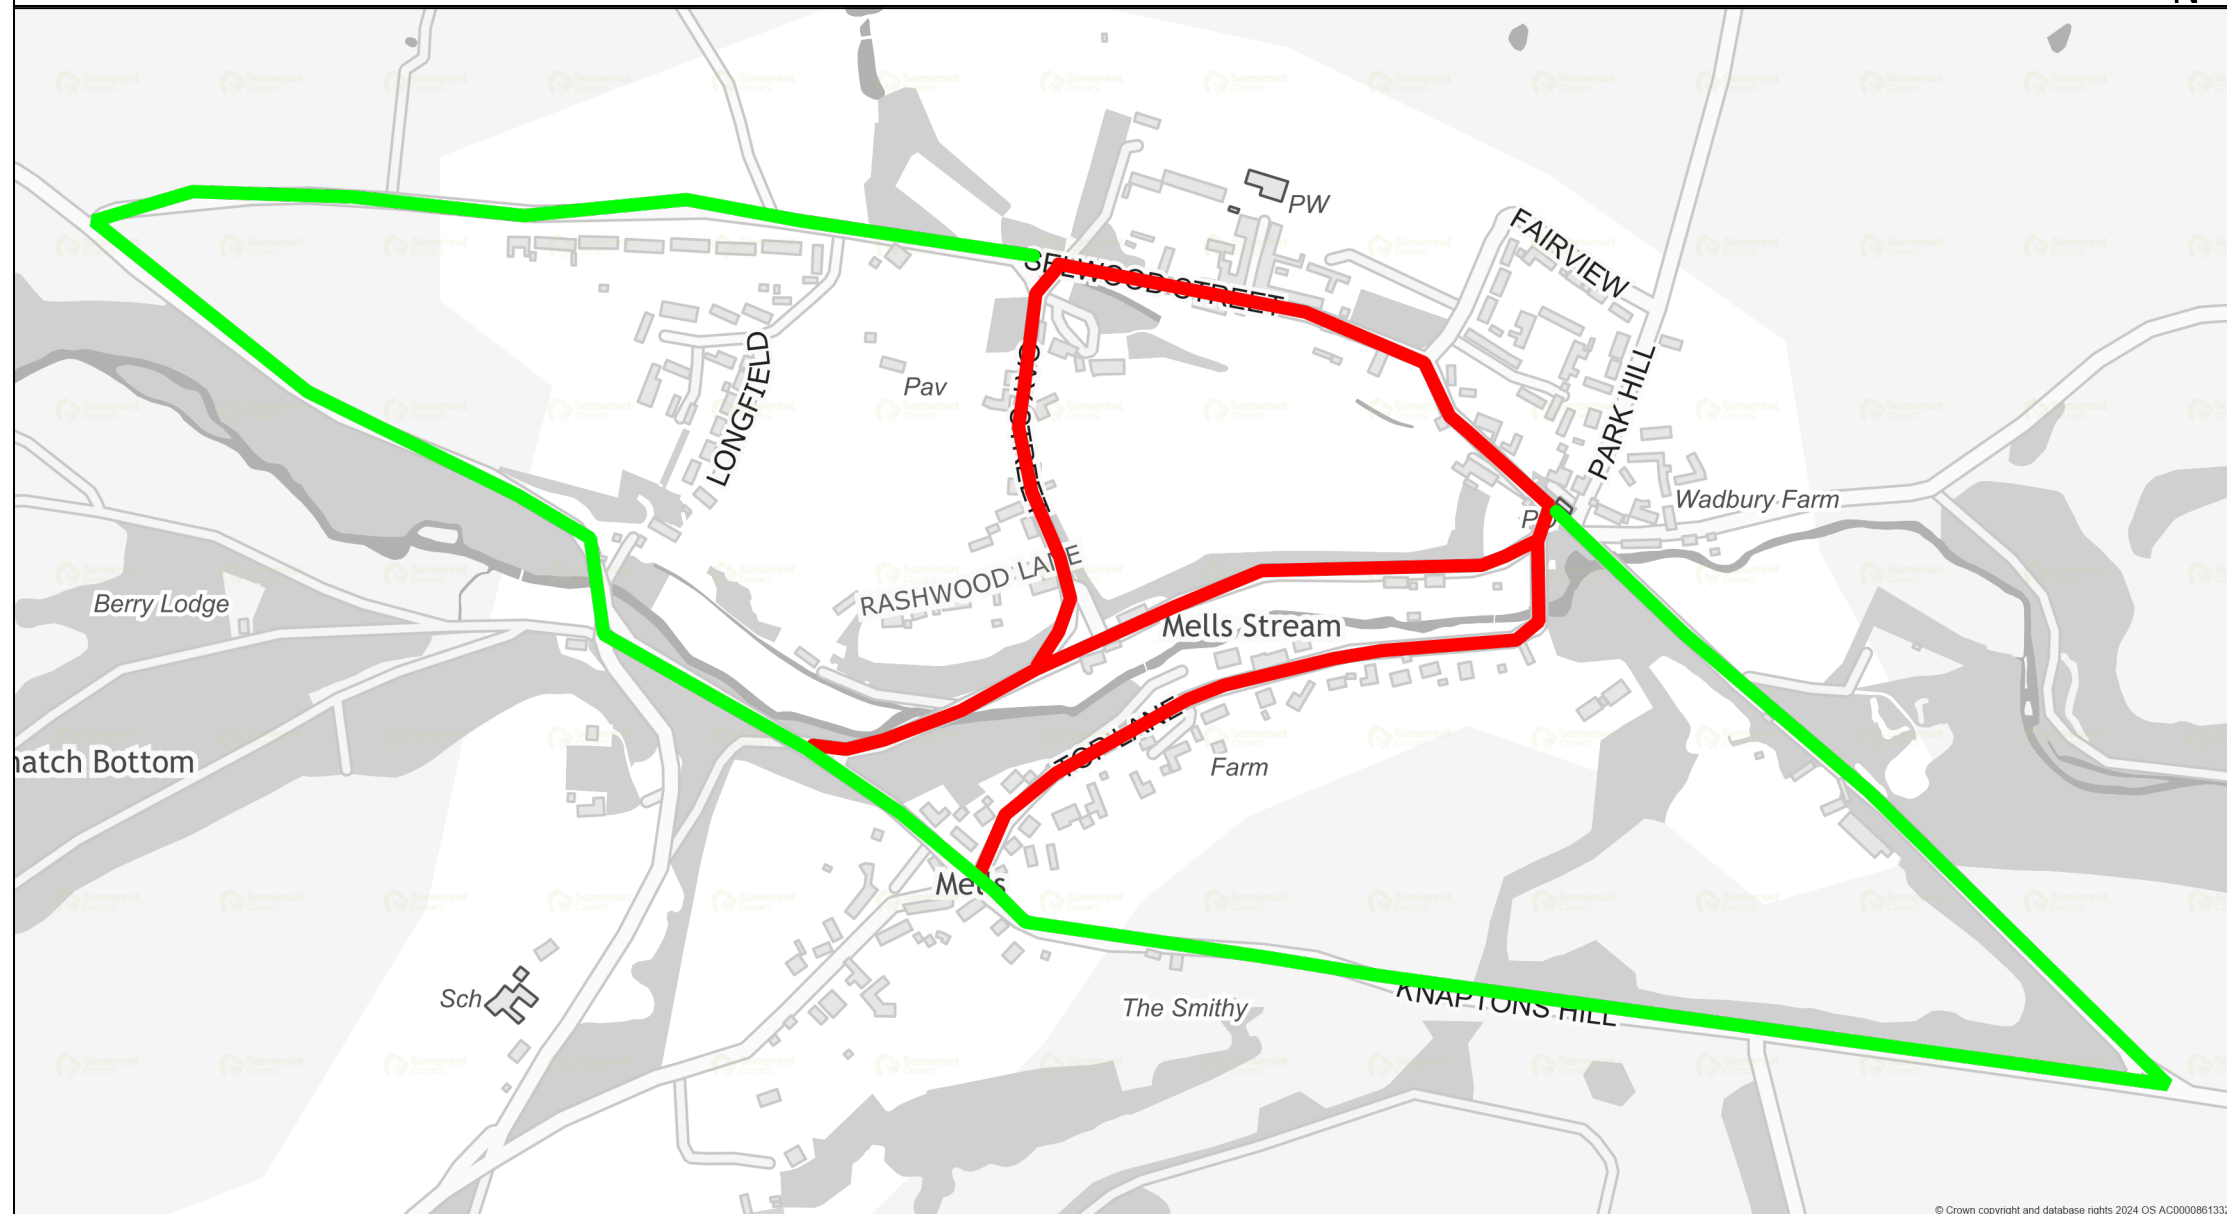

PLAN - Mells Fete - Red Line shows Temporary Prohibition of Vehicles - Green Line shows Diversion Route.

Somerset
Council
County Hall
Taunton
TA1 4DY
0300 123 2224

Scale:1:6000
Centre:372675, 148941
Date produced:2024-02-23
12:32:15

© Crown copyright and database rights 2023 OS AC0000861332. You are granted a non-exclusive, royalty free, revocable licence solely to view the Licensed Data for non-commercial purposes for the period during which Somerset Council makes it available. You are not permitted to copy, sub-license, distribute, sell or otherwise make available the Licensed Data to third parties in any form. Third party rights to enforce the terms of this licence shall be reserved to OS.