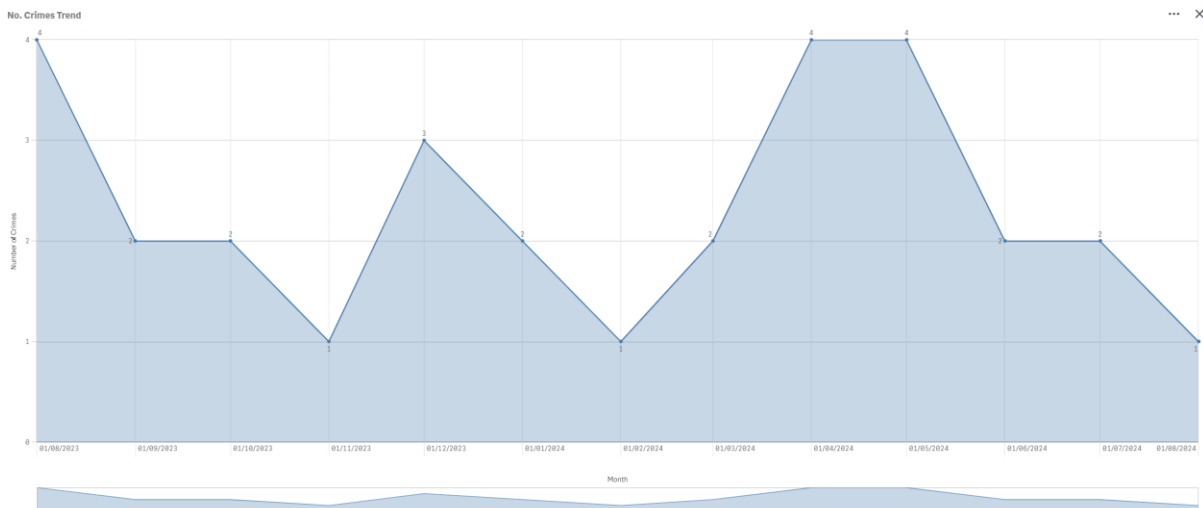

Number of Crimes by Offence Type:

No. Crimes By Offence Type

Crime Offence G... Q	Month Q	Totals
Arson and Criminal Damage		1
Violence Against The Person		1

Number of Crimes Trend:

CURRENT PACT PRIORITIES:

OVERALL CRIME TRENDS

None of significant note