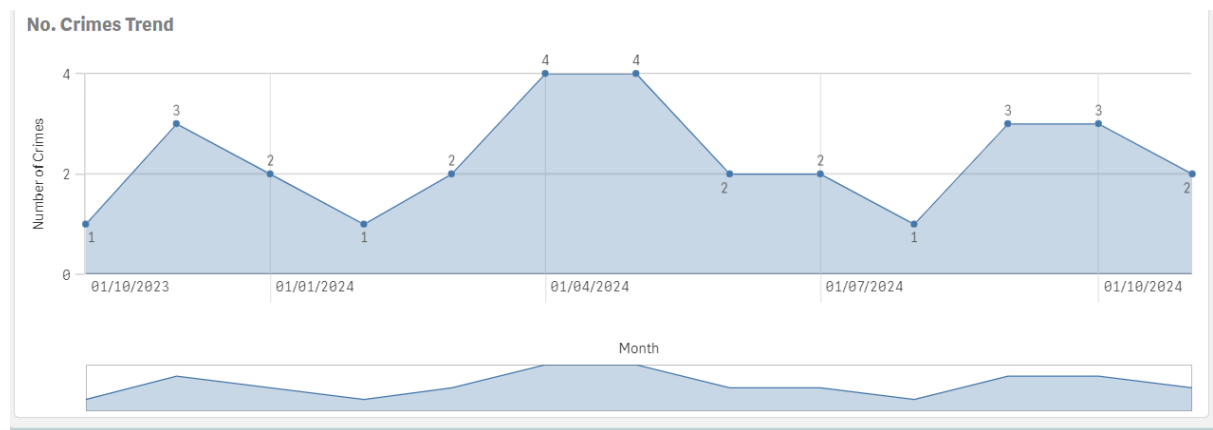

Number of Crimes by Offence Type:

Crime Offence D... Q

Assault without injury - Assault by beating on a constable - assault without injury
Common assault and battery

Number of Crimes Trend:

CURRENT PACT PRIORITIES:

OVERALL CRIME TRENDS

None of significant note