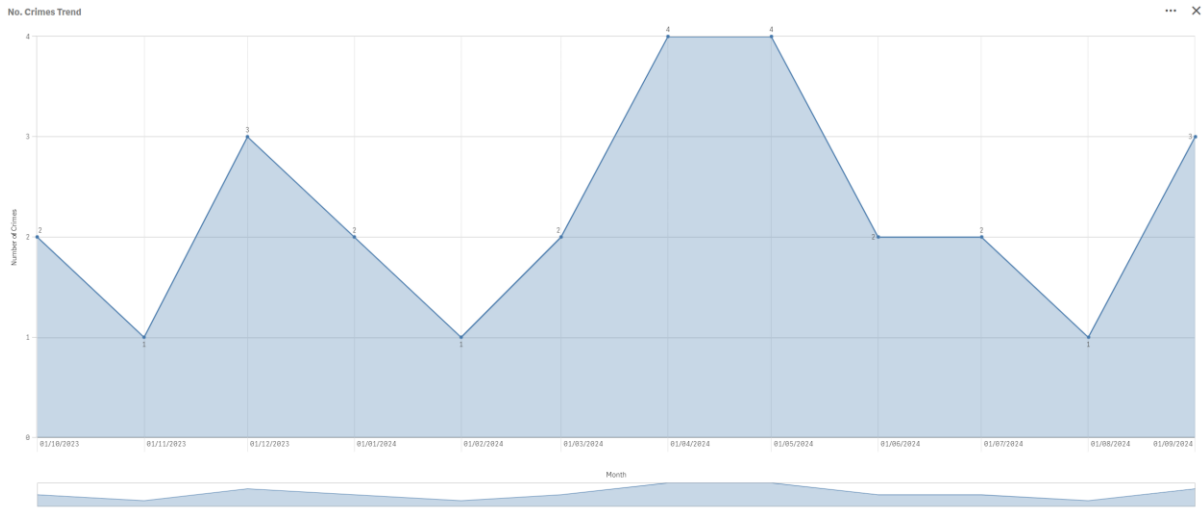

Number of Crimes by Offence Type:

No. Crimes By Offence Type

Crime Offence G... <input type="text" value="Q"/>	Month <input type="text" value="Q"/>	Totals
Arson and Criminal Damage		1
Burglary		1
Vehicle Offences		1

Number of Crimes Trend:

CURRENT PACT PRIORITIES:

Provide a visible Police presence in Mells

FUTURE PACT PRIORITIES:

Regular foot patrols are ongoing and productive community engagement.

Please remember to report Anti-Social-Behaviour and drug related incidents to 101 or 999, respectively.

OVERALL CRIME TRENDS

None of significant note